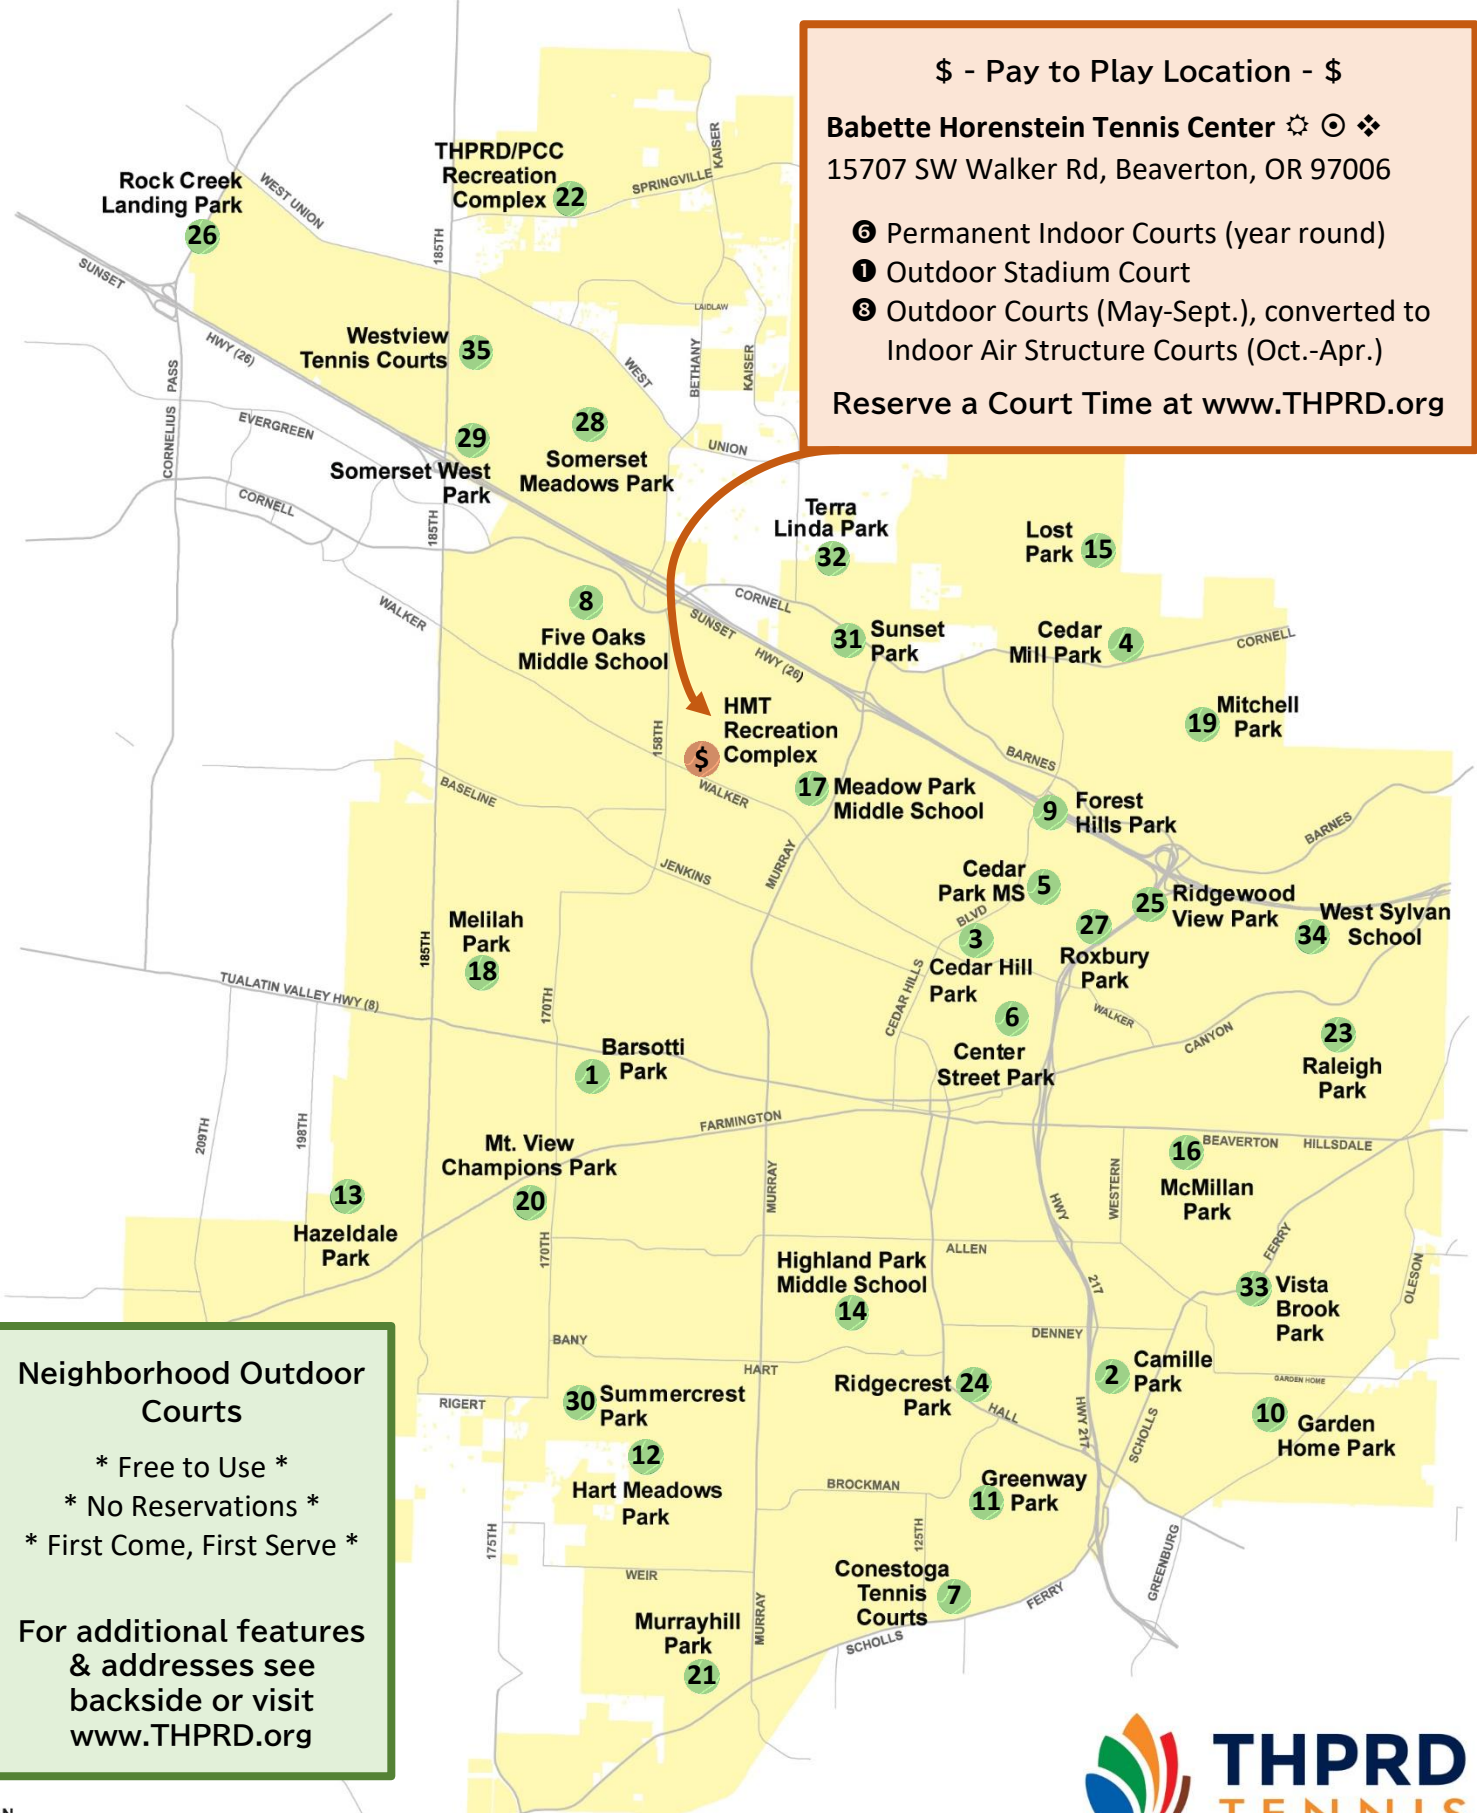

Tualatin Hills Parks & Recreation District

TENNIS COURTS MAP

$ - Pay to Play Location - $

Babette Horenstein Tennis Center ☼ ☉ ❖
15707 SW Walker Rd, Beaverton, OR 97006

- ⑥ Permanent Indoor Courts (year round)
- ① Outdoor Stadium Court
- ③ Outdoor Courts (May-Sept.), converted to Indoor Air Structure Courts (Oct.-Apr.)

Reserve a Court Time at www.THPRD.org

Neighborhood Outdoor Courts

- Free to Use *
- No Reservations *
- First Come, First Serve *

For additional features & addresses see backside or visit www.THPRD.org