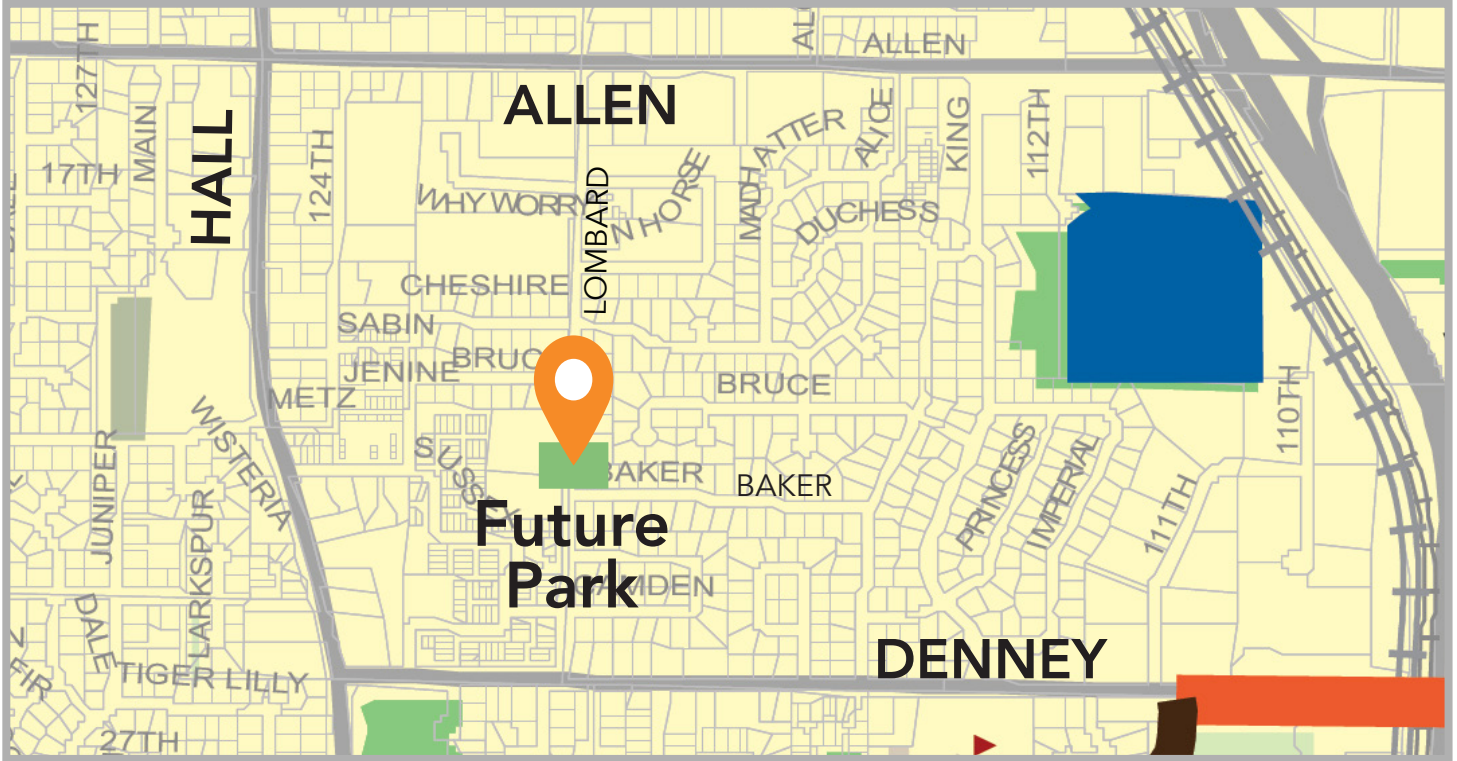

## A new place for community to play and connect

THPRD is designing a new neighborhood park at the northwest corner of SW Baker and SW Lombard Ave in the culturally diverse Vose neighborhood. The district is engaging community members and local organizations to guide the design process, create a shared park identity, and explore possible amenities for the future park. THPRD is also integrating community input from the THPRD Vision Action Plan and the City of Beaverton's Allen Blvd District Plan.

## Park location

---