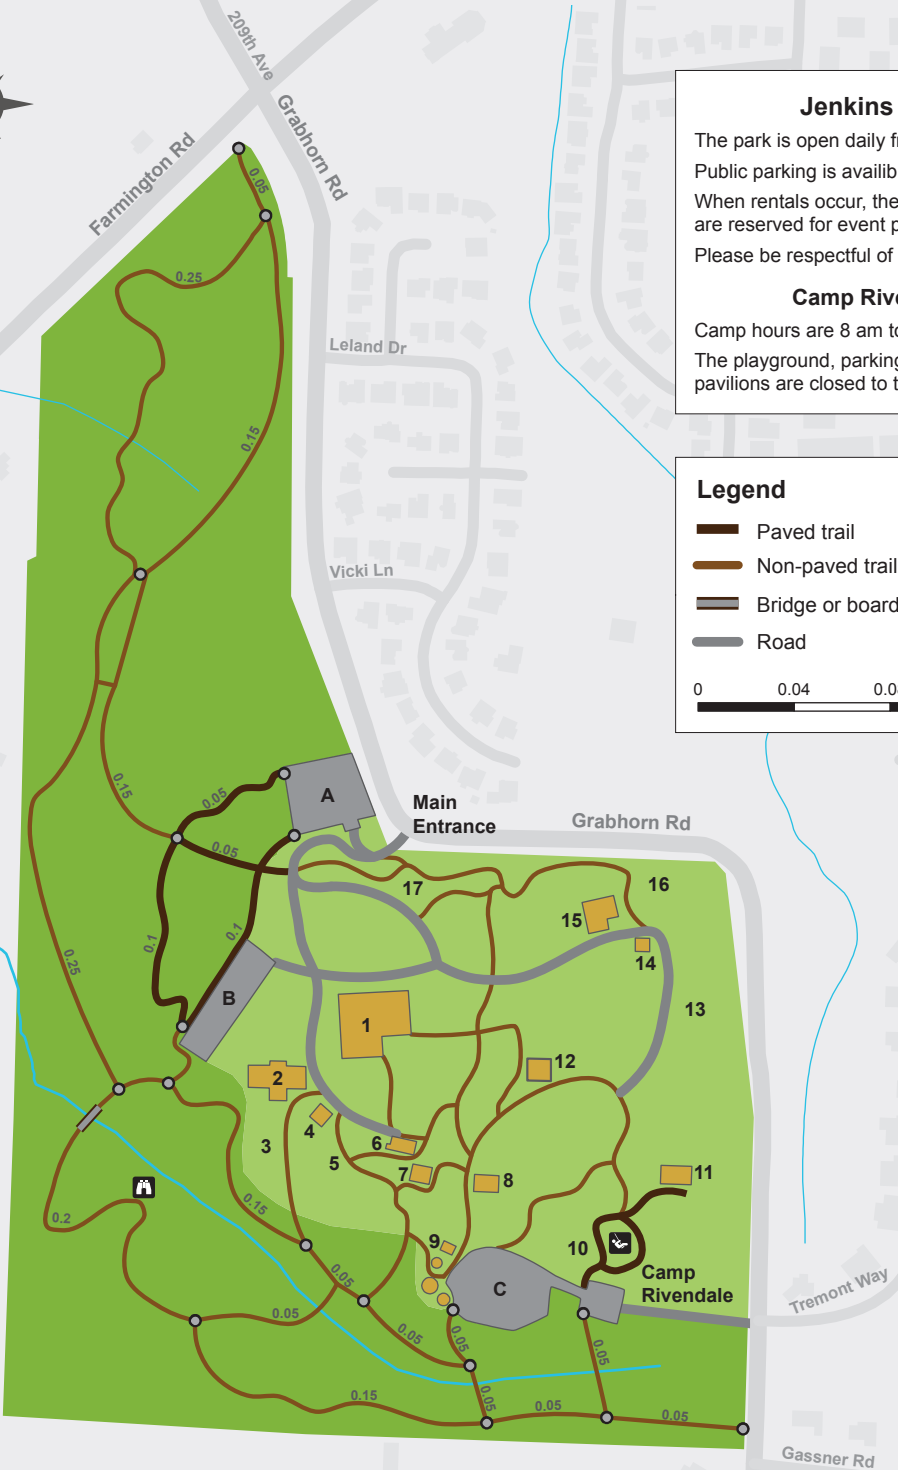

Jenkins Estate

Jenkins Estate Information

The park is open daily from dawn until dusk.
 Public parking is available at the main parking entrance (A).
 When rentals occur, the grounds and parking areas B & C are reserved for event participants.
 Please be respectful of events and attendees.

Camp Rivendale Summer Camp

Camp hours are 8 am to 4 pm from June through August.
 The playground, parking lot C, and the upper and lower pavilions are closed to the public during summer camp.

Legend

- Paved trail
 - Non-paved trail
 - Bridge or boardwalk
 - Road
 - Trail mileage point
 - Stream
 - Natural area
 - Estate grounds
- 0 0.04 0.08 0.12 0.16 0.2 Miles

Estate Grounds

1. Main house
2. Stable
3. Stable meadow
4. Carriage house
5. Belle's haven
6. Pump house
7. Tea house
8. Water tower
9. Lower pavilion
10. Playground
11. Upper pavilion
12. Greenhouse
13. Learning garden
14. Root cellar
15. Gate house
16. Herb garden
17. Rhododendron garden

Parking

- A. Main parking
- B. Estate parking
- C. Camp Rivendale parking