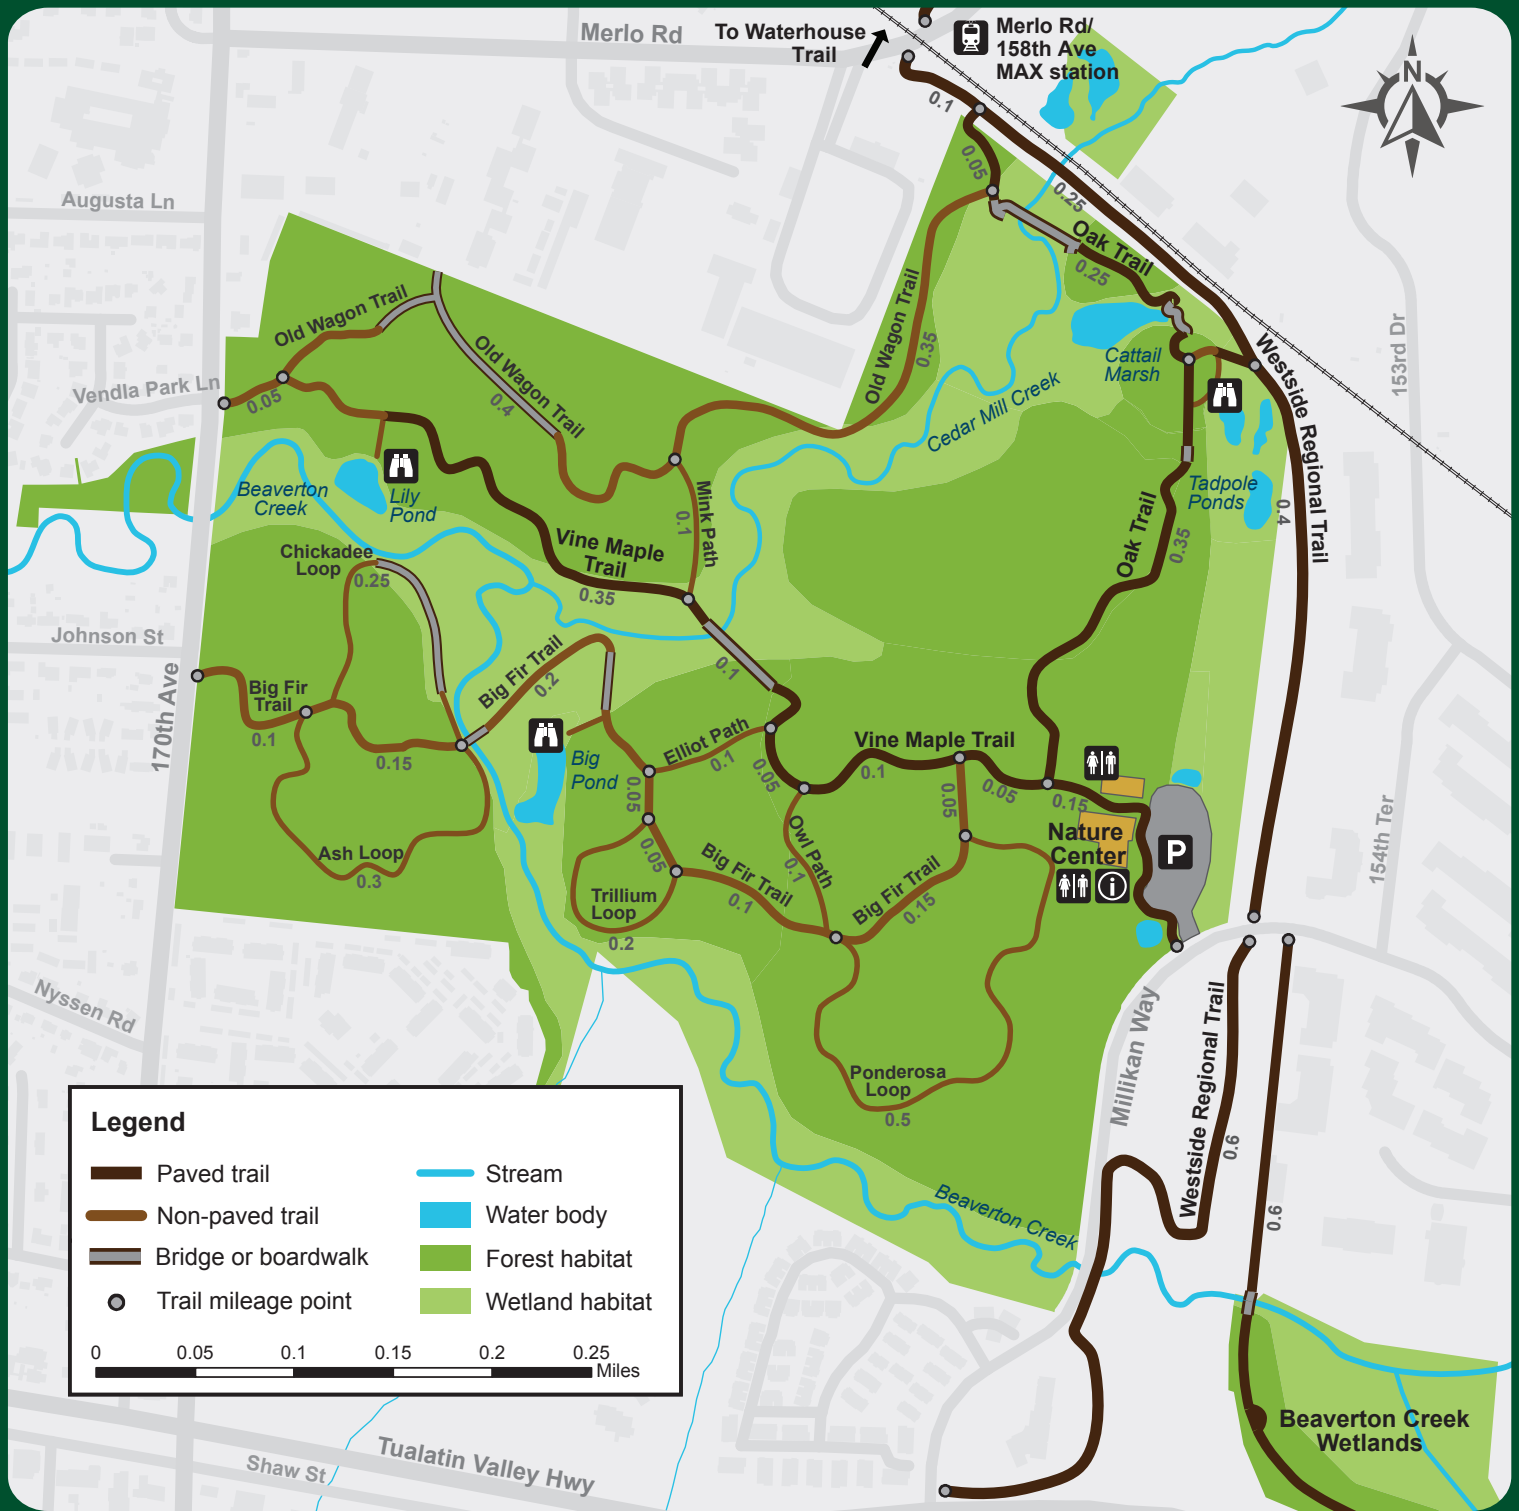

Tualatin Hills Nature Park

Legend

Paved trail	Stream
Non-paved trail	Water body
Bridge or boardwalk	Forest habitat
Trail mileage point	Wetland habitat

0 0.05 0.1 0.15 0.2 0.25 Miles